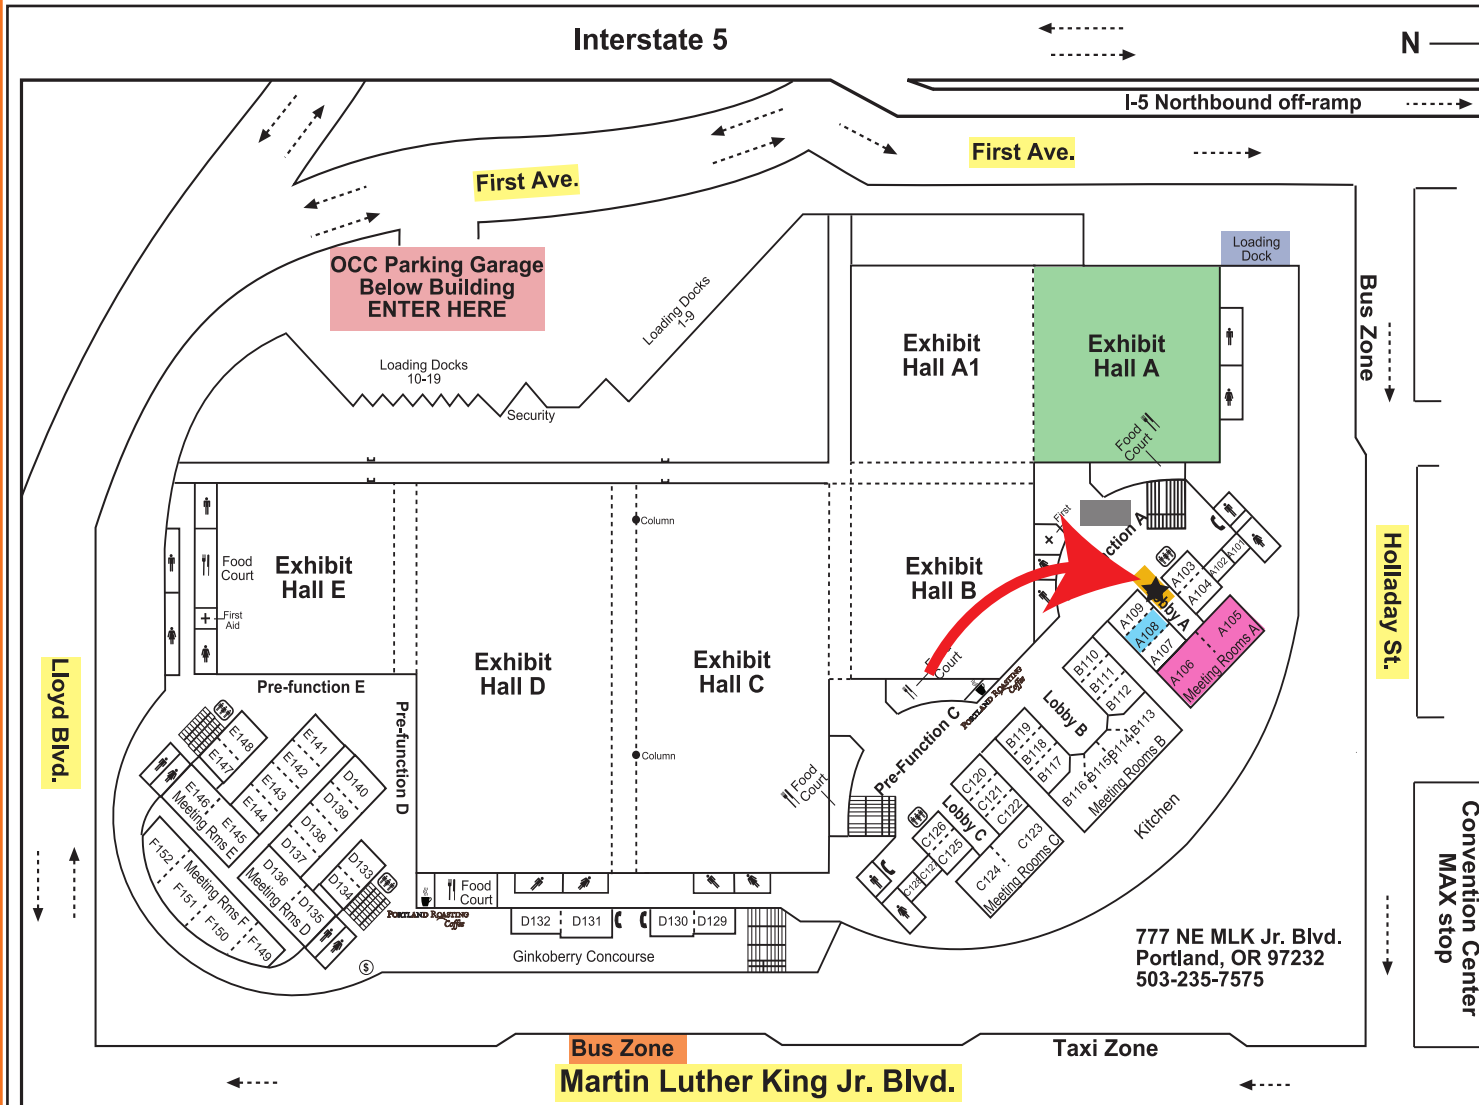

Oregon Convention Center

Key

- = Staff Room
- = Presenter Room
- = Attendee Check In
- = Expo
- = Presenter Check In
- = Parking Garage Entrance
- = Loading Dock